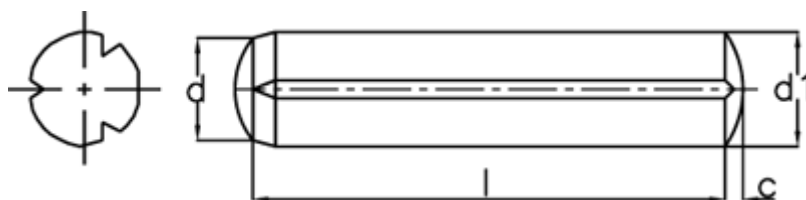

# Data Sheet

Article number: 080313021

Description: KLEE Slotted pin S3 1,2x4  
Stainless 1.4305

## Measures

---

c	= -
d	= 1.2
d1	= 1,25
Length	= 4